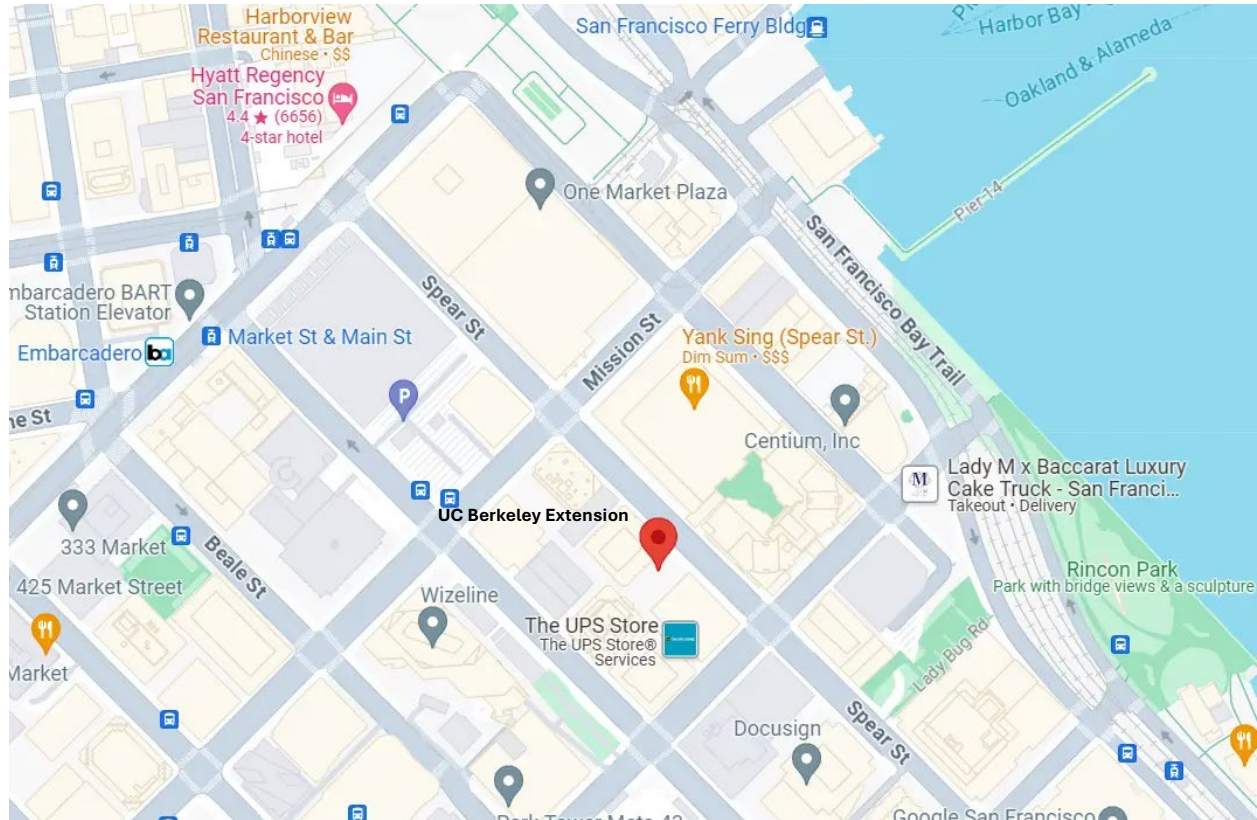

UC Berkley Extension

160 Spear St., Floor 6, San Francisco, CA 94105

In case of questions at day of event, please text to 508-259-7958

On the inside use the elevators to 6thth floor and when asked state you are going to 6th floor UC Berkeley Extension.

Once on six floor:

opposite of the “front desk” when leaving the elevator (it is either left or right depending on the elevator), and take right down the hallway, to the end, there is the registration desk, and then on the inside find a seat.

here in the picture you see in the back the door where on the outside is in front the registration desk.

Picture from the “registration desk”

Kaustav Chaudhuri (KC) leading the Hybrid event

In case of questions at day of event, please text to 508-259-7958