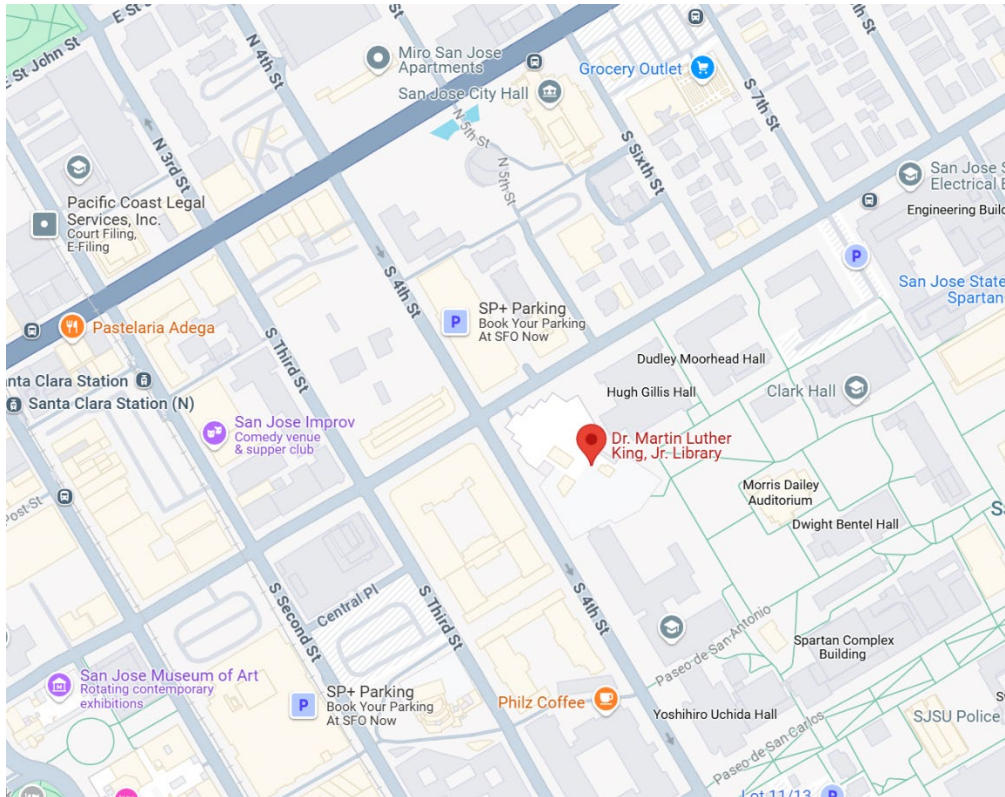

Martin Luther King Library, SPL Works – 3rd Floor, San Jose

150 E San Fernando St, San Jose, CA 95112, United States

In case of questions at day of event, please text to 508-259-7958

On the inside are Elevators and escalators.

Using the Escalators:

Take Escalator to 2nd floor, walk around (left) and take the second Escalator to the 3rd floor, and walk to the left.

Using Elevators:

Take elevators straight to the 3rd floor and take a right out of the Elevator.