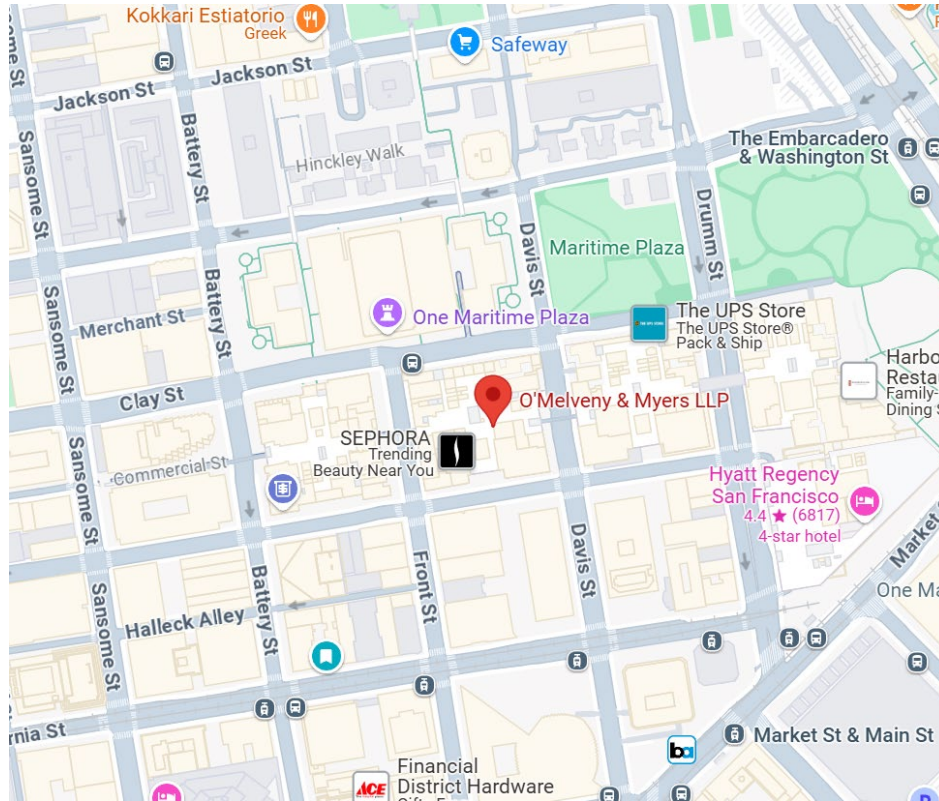

## O'Melveny and Meyers, San Francisco office

Two Embarcadero Center, 28th Floor, San Francisco, CA 94111

In case of questions at day of event, please text to 508-259-7958

On the inside the escalator up one floor and then the elevators to 28<sup>th</sup> floor after you checked in at the Security Desk.